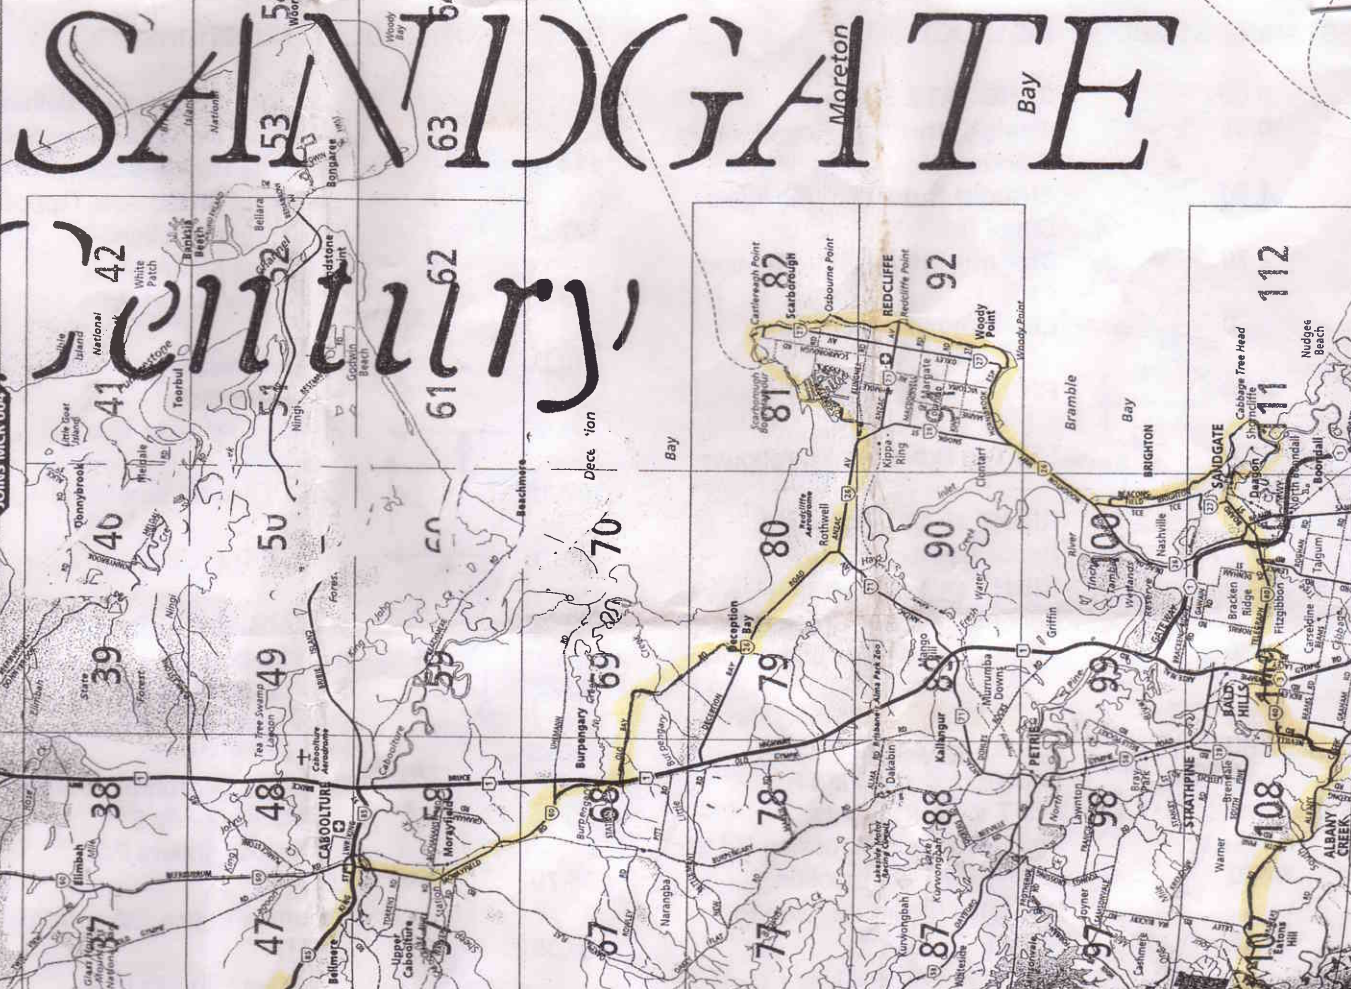

MCR 005

SCALE 1:100 000

10km

JOINS MCR 003

TORBEN

0413.927.957

LIMIT OF MAPS

JOINS MCR 008

SCALE 1:100 000

10km

JOINS MCR 004

JOINS MCR 005

MCR

SANDGATE

Moreton Bay